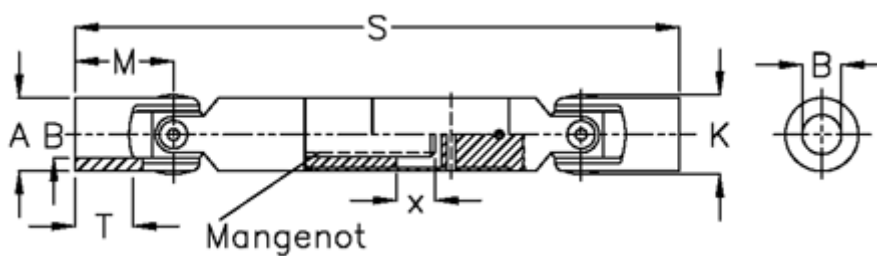

Article number: 077401001

Description: Slip shaft 0.740.100.001 hardened bushes
S=301 X=40 Bore 25H7

Measures

| | |
|-------------------|-----------|
| A | = 40 |
| B H7 | = 25 |
| Longitudinal ribs | = 6x21x25 |
| M | = 54 |
| MD max N m | = 160 |
| s | = 301 |
| T | = 32 |
| x | = 40 |